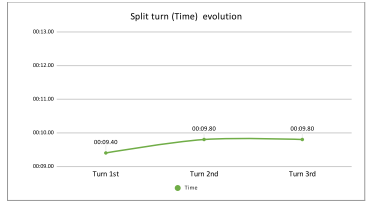

Race Analysis

Olympic Games Tokyo 2020

Name **Fernando Scheffer**

Race **200 Freestyle** Results **01:44.66**

Distance	1st 25	2nd 25	3rd 25	4th 25	5th 25	6th 25	7th 25	8th 25
Time	00:13.84	00:11.86	00:14.15	00:12.25	00:14.39	00:12.42	00:14.56	00:14.56
Velocity	2.40	1.81	2.11	1.77	2.04	1.69	2.05	1.67

Distance	1st 50	2nd 50	3rd 50	4th 50	1st 100	2nd 100	50m	100m	150m	200m
Time	00:24.14	00:26.00	00:27.03	00:27.38	00:50.25	00:54.43	00:24.24	00:50.25	01:17.28	01:44.66
Velocity	2.06	1.92	1.85	1.83	1.99	1.84	2.06	1.99	1.94	1.91

Start info	Start
Reaction Time	00:00.66
Time Out	Sec
Breakout Dis	Metre
Velocity	Metre/Sec

Turn info	Turn 1st	Turn 2nd	Turn 3rd
Split	00:09.40	00:09.80	00:09.80
Velocity	2.13	2.04	2.04

Front End Speed	15m	25m	35m	50m	65m	75m	85m	95m	100m
Split	00:05.30	00:05.40	00:05.80	00:04.24	00:03.70	00:03.10	00:04.60	00:04.10	00:03.25
Stroke Rate	43.5		42.3		44.8		41.7		41.4
Stroke Tempo	Sec	00:01.38		00:01.42		00:01.34		00:01.44	00:01.45

Back End Speed	35m	50m	65m	75m	85m	95m	100m
Split	00:17.95	00:27.03	00:33.85	00:39.45	00:45.45	00:51.45	00:54.41
Stroke Rate	43.8		43.5		44.1		44.8
Stroke Tempo	Sec	00:01.37		00:01.38		00:01.36	00:01.34

Analysis Swim by Starhei Ivashyn

WhatsApp
[Starhei Ivashyn](#)
[Analysis Swim](#)