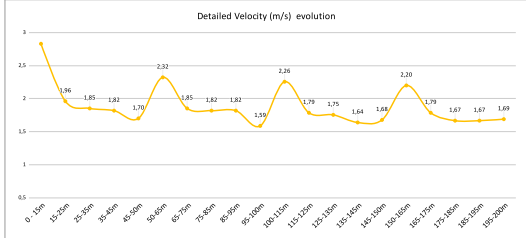

Race Analysis

Olympic Games Tokyo 2020

Name **Fernando Scheffer**

Race **200 Freestyle** Results **01:44.66**

Distance	1st 25	2nd 25	3rd 25	4th 25	5th 25	6th 25	7th 25	8th 25
Time	00:13.84	00:11.86	00:14.15	00:12.25	00:14.39	00:12.42	00:14.56	00:14.56
Velocity	2.40	1.81	2.11	1.77	2.04	1.69	2.05	1.67

Distance	1st 50	2nd 50	3rd 50	4th 50	1st 100	2nd 100	50m	100m	150m	200m
Time	00:24.14	00:26.00	00:27.03	00:27.38	00:50.25	00:54.43	00:24.24	00:50.25	01:17.28	01:44.66
Velocity	2.06	1.92	1.85	1.83	1.99	1.84	2.06	1.99	1.94	1.91