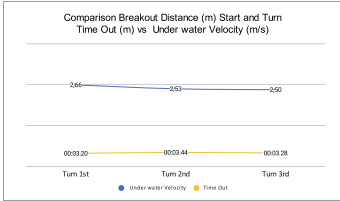

Start info	Start
Reaction Time	00:00.66
Time Out	Sec
Breakout Dis	Metre
Velocity	Metre/Sec

Turn info	Turn 1st	Turn 2nd	Turn 3rd
Split	00:09.40	00:09.80	00:09.80
Velocity	2.13	2.04	2.04