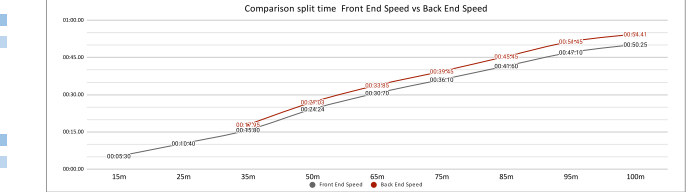

Front End Speed	15m	25m	35m	50m	65m	75m	85m	95m	100m
Split	00:05.30	00:05.40	00:05.80	00:04.24	00:03.70	00:03.10	00:04.60	00:04.10	00:03.25
Stroke Rate	43.5		42.3		44.8		41.7		41.4
Stroke Tempo	Sec	00:01.38		00:01.42		00:01.34		00:01.44	00:01.45

Back End Speed	35m	50m	65m	75m	85m	95m	100m
Split	00:17.95	00:27.03	00:33.85	00:39.45	00:45.45	00:51.45	00:54.41
Stroke Rate	43.8		43.5		44.1		44.8
Stroke Tempo	Sec	00:01.37		00:01.38		00:01.36	00:01.34