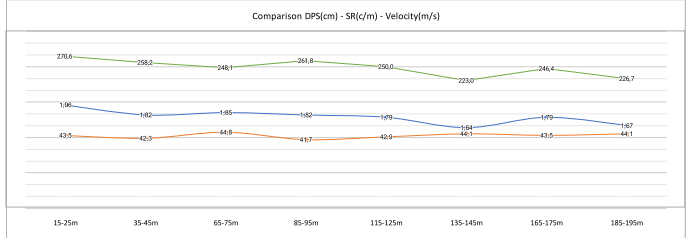

Race Analysis

Olympic Games Tokyo 2020

Name **Fernando Scheffer**

Race **200 Freestyle** Results **01:44.66**

Distance	1st 25	2nd 25	3rd 25	4th 25	5th 25	6th 25	7th 25	8th 25
Time	00:13.84	00:11.86	00:14.15	00:12.25	00:14.39	00:12.42	00:14.56	00:14.56
Velocity	2.40	1.81	2.11	1.77	2.04	1.69	2.05	1.67

Distance	1st 50	2nd 50	3rd 50	4th 50	1st 100	2nd 100	50m	100m	150m	200m
Time	00:24.14	00:26.00	00:27.03	00:27.38	00:50.25	00:54.43	00:24.24	00:50.25	01:17.28	01:44.66
Velocity	2.06	1.92	1.85	1.83	1.99	1.84	2.06	1.99	1.94	1.91